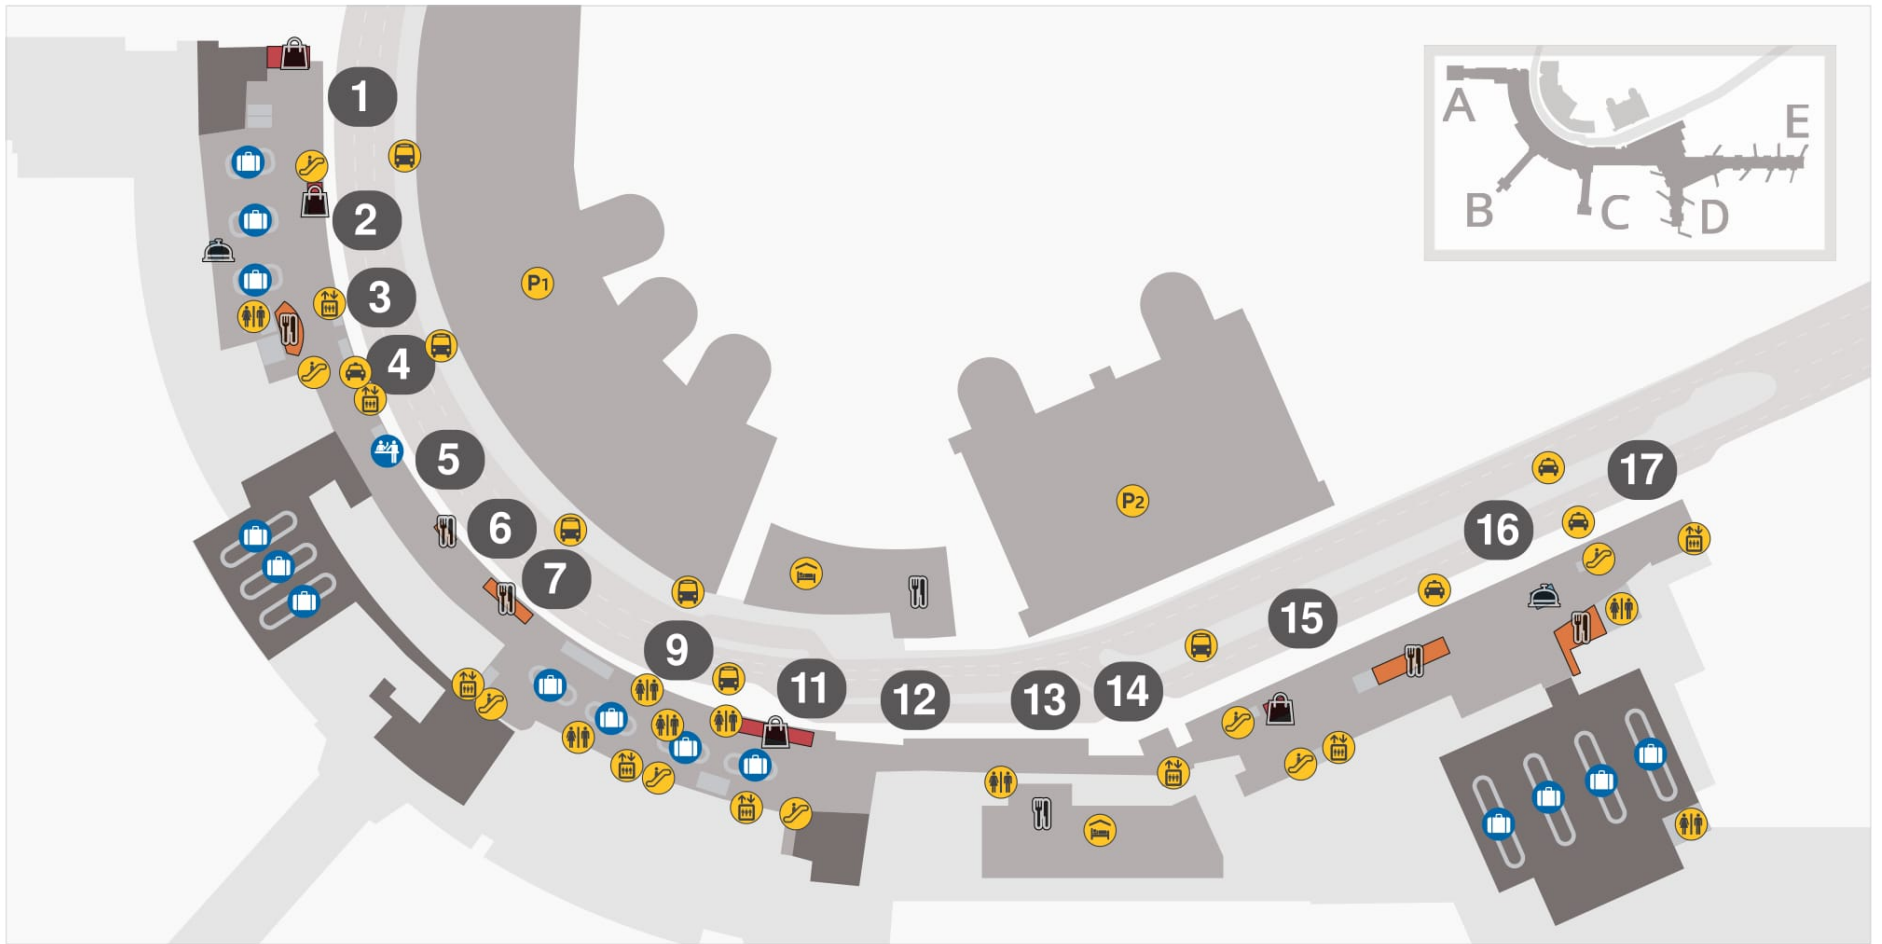

ARRIVALS

MAP LEGEND

- | | | | |
|---------------|------------|-----------------------|----------------------|
| Shop area | Bathrooms | Airline check in | Pre security |
| Dine area | Escalators | Parking | Post security |
| Services area | Elevators | Baggage Claim | Security check point |
| Hotel | Play area | Ground Transportation | |